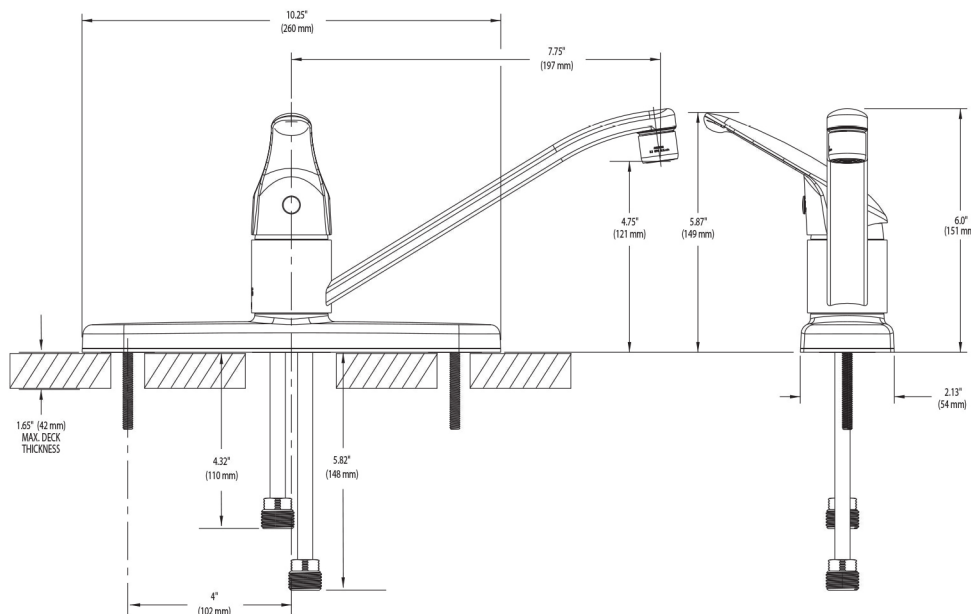

AMERICA'S NO.1 FAUCET BRAND

Specifications

One Handle Kitchen

Model:
47511 series

DESCRIPTION

- Metal construction with chrome plated finish
- 1/2" IPS connections
- Will accept standard cone/bevelled connection for 3/8" tubing
- Six (6) individual boxes per master carton

OPERATION

- Pivot action, lever style handle
- Temperature control by 90° arc
- Features International red/blue markings

FLOW

- Aerator limited to 1.5 gpm (5.7 L/min)

CARTRIDGE

- Ceramic disc technology
- Non-metallic, non-ferrous, and plastic material
- Single body construction for easy replacement

CRITICAL DIMENSIONS